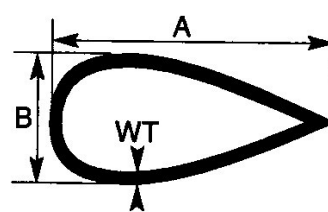

CHROME MOLY SQUARE & RECTANGULAR TUBE

MIL-T-6736 Type 4130N

Outside Inches A x B	WT Inches C
0.500 x 0.500	0.049
0.625 x 0.625	0.065
0.750 x 0.750	0.035
0.750 x 0.750	0.065
0.875 x 0.875	0.065
1.000 x 1.000	0.035
1.000 x 1.000	0.049
1.000 x 1.000	0.065
1.000 x 1.500	0.065
1.250 x 1.250	0.065
1.500 x 1.500	0.065

CHROME MOLY STREAMLINE TUBE

Type 4130N

A Inches	B Inches	WT Inches
1.012	0.428	0.035
1.145	0.515	0.035
1.349	0.571	0.035
1.660	0.710	0.049
2.023	0.857	0.049

26 Lillee Crescent, Tullamarine Vic 3043, Australia - Telephone: +61 (0)3 9310 5566 - Fax: +61 (0)3 9310 5577
Email: sales@airportmetals.com.au

STOCK AVAILABLE EX MELBOURNE WAREHOUSE AS AT 1st NOVEMBER 2011
FOR CURRENT PRICING CONTACT AIRPORT METALS SALES DEPARTMENT ON ABOVE NUMBERS

4130 WELD-IN THREADED TUBE ADAPTORS

Part No.	Tube OD Inches	Tube WT Inches	UND Dia.	TPI	Thread
TA50058X5/16-24L	0.500"	0.058"	5/16"	24	L
TA50058X5/16-24R	0.500"	0.058"	5/16"	24	R
TA62058X3/8-24L	0.625"	0.058"	3/8"	24	L
TA62058X3/8-24R	0.625"	0.058"	3/8"	24	R
TA75065X3/8-24L	0.750"	0.065"	3/8"	24	L
TA75065X3/8-24R	0.750"	0.065"	3/8"	24	R
TA87058X3/8-24L	0.875"	0.058"	3/8"	24	L
TA87058X3/8-24R	0.875"	0.058"	3/8"	24	R
TA10058X1/2-20L	1.00"	0.058"	1/2"	20	L
TA10058X1/2-20R	1.00"	0.058"	1/2"	20	R
TA10065X1/2-20L	1.00"	0.065"	1/2"	20	L
TA10065X1/2-20R	1.00"	0.065"	1/2"	20	R
TA12565X5/8-18R	1.25"	0.065"	5/8"	18	R